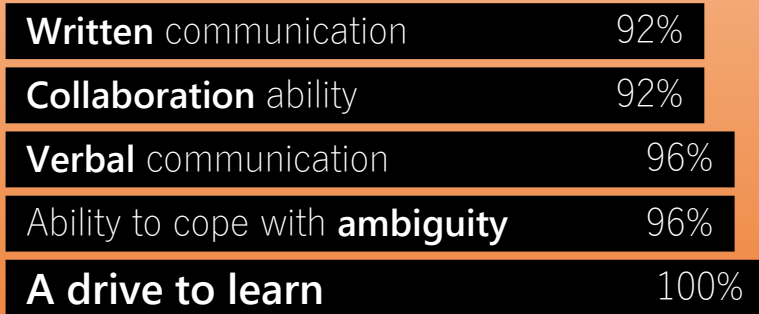

CS 352

Technical Skills

Personal Attributes

Based on Feb. 2017 survey: percent of employers who rated these skills and attributes as "very useful" or "extremely useful" on a 5-point scale.